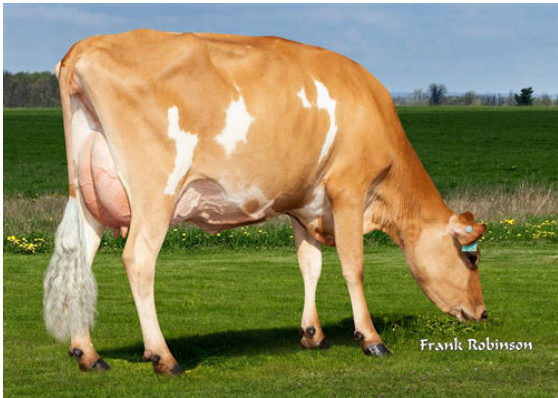

JX PROGENESIS CINDERELLA {6}
DAM

PROGENESIS CRAZE CORD {6}
GRANDDAM